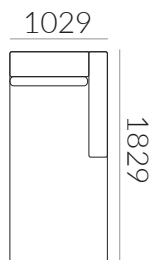

PIERCE SECTIONAL SOFA COLLECTION

Components

Individual components can be made into any configuration to suit your space.

SECTION CH - LHF
CHAISE WITH LEFT-FACING ARM

Includes 1 scatter cushion

SECTION CH - RHF
CHAISE WITH RIGHT-FACING ARM

Includes 1 scatter cushion

SECTION C
CORNER PIECE

Includes 2 scatter cushions

SECTION A
1 SEATER ARMLESS

SECTION B
2 SEATER ARMLESS

SECTION D - LHF
2 SEATER WITH LEFT-FACING ARM

Includes 1 scatter cushion

SECTION D - RHF
2 SEATER WITH RIGHT-FACING ARM

Includes 1 scatter cushion

All components are 965 mm high

Configurations

Purchase components individually or choose one of our popular package deals.
Please ensure the sofa will fit your space before ordering.

5 SEATER CORNER

6 SEATER CORNER WITH CHAISE

7 SEATER CORNER WITH CHAISE

3 SEATER

4 SEATER

All sofas are 965 mm high.

Changes to products and specifications may be made without prior notice. Drawings are representative of design only.