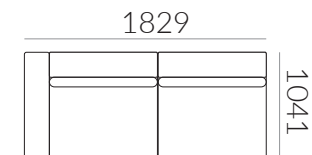

Includes 1 scatter cushion

SECTION C
CORNER PIECE

Includes 2 scatter cushions

SECTION A
1 SEATER ARMLESS

SECTION B
2 SEATER ARMLESS

SECTION D - LHF
2 SEATER WITH LEFT-FACING ARM

Includes 1 scatter cushion

SECTION D - RHF
2 SEATER WITH RIGHT-FACING ARM

Includes 1 scatter cushion

All components are 965 mm high

Configurations

Purchase components individually or choose one of our popular package deals.
Please ensure the sofa will fit your space before ordering.

5 SEATER CORNER

6 SEATER CORNER WITH CHAISE

7 SEATER CORNER WITH CHAISE

3 SEATER

4 SEATER

All sofas are 965 mm high.

Changes to products and specifications may be made without prior notice. Drawings are representative of design only.