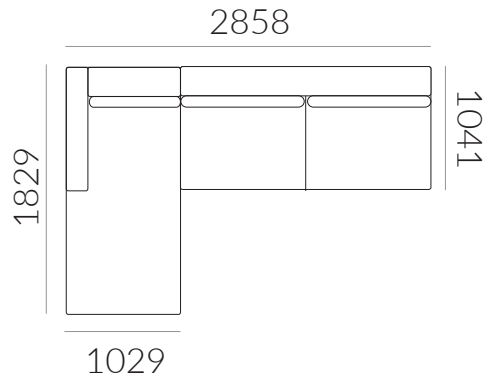

Includes 1 scatter cushion

SECTION C
CORNER PIECE

Includes 2 scatter cushions

SECTION A
1 SEATER ARMLESS

SECTION B
2 SEATER ARMLESS

SECTION D - LHF
2 SEATER WITH LEFT-FACING ARM

Includes 1 scatter cushion

SECTION D - RHF
2 SEATER WITH RIGHT-FACING ARM

Includes 1 scatter cushion

All components are 965 mm high

Configurations

Purchase components individually or choose one of our popular package deals.
Please ensure the sofa will fit your space before ordering.

5 SEATER CORNER

6 SEATER CORNER WITH CHAISE

7 SEATER CORNER WITH CHAISE

3 SEATER

4 SEATER

All sofas are 965 mm high.

Changes to products and specifications may be made without prior notice. Drawings are representative of design only.