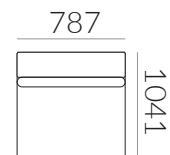

Includes 1 scatter cushion

SECTION C
CORNER PIECE

Includes 2 scatter cushions

SECTION A
1 SEATER ARMLESS

SECTION B
2 SEATER ARMLESS

SECTION D - LHF
2 SEATER WITH LEFT-FACING ARM

Includes 1 scatter cushion

SECTION D - RHF
2 SEATER WITH RIGHT-FACING ARM

Includes 1 scatter cushion

All components are 965 mm high

Configurations

Purchase components individually or choose one of our popular package deals.
Please ensure the sofa will fit your space before ordering.

5 SEATER CORNER

6 SEATER CORNER WITH CHAISE

7 SEATER CORNER WITH CHAISE

3 SEATER

4 SEATER

All sofas are 965 mm high.

Changes to products and specifications may be made without prior notice. Drawings are representative of design only.