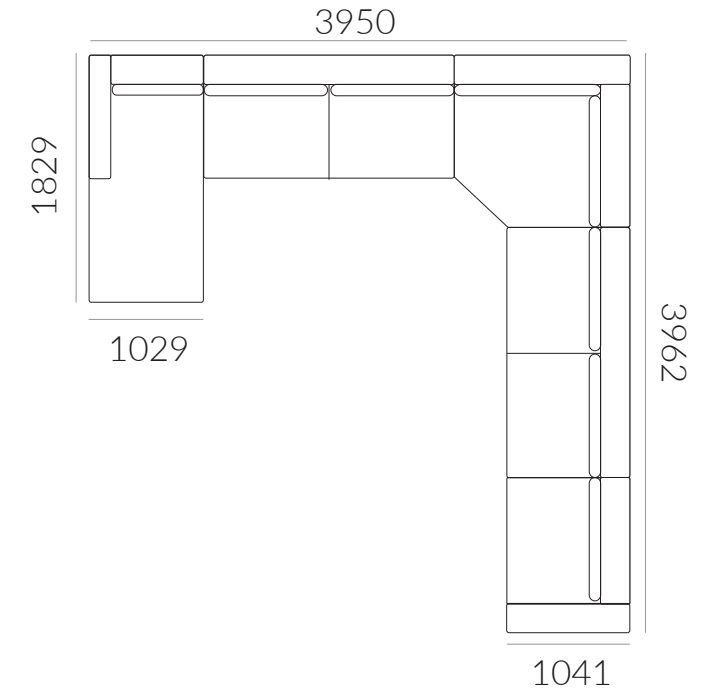

Includes 1 scatter cushion

SECTION C
CORNER PIECE

Includes 2 scatter cushions

SECTION A
1 SEATER ARMLESS

SECTION B
2 SEATER ARMLESS

SECTION D - LHF
2 SEATER WITH LEFT-FACING ARM

Includes 1 scatter cushion

SECTION D - RHF
2 SEATER WITH RIGHT-FACING ARM

Includes 1 scatter cushion

All components are 965 mm high

Configurations

Purchase components individually or choose one of our popular package deals.
Please ensure the sofa will fit your space before ordering.

5 SEATER CORNER

6 SEATER CORNER WITH CHAISE

7 SEATER CORNER WITH CHAISE

3 SEATER

4 SEATER

All sofas are 965 mm high.

Changes to products and specifications may be made without prior notice. Drawings are representative of design only.