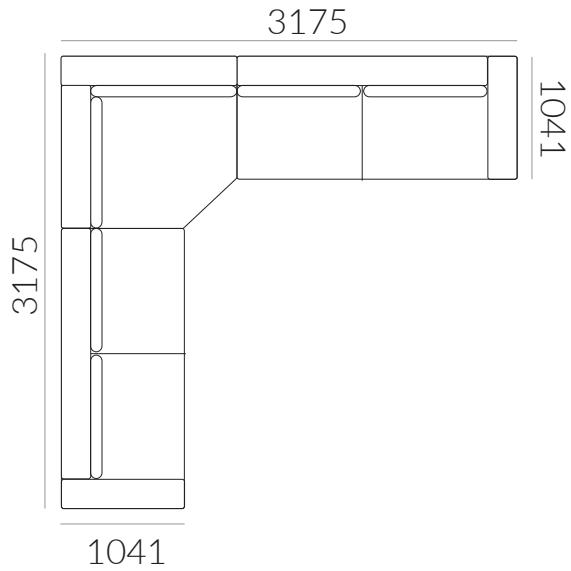

Includes 1 scatter cushion

SECTION C
CORNER PIECE

Includes 2 scatter cushions

SECTION A
1 SEATER ARMLESS

SECTION B
2 SEATER ARMLESS

SECTION D - LHF
2 SEATER WITH LEFT-FACING ARM

Includes 1 scatter cushion

SECTION D - RHF
2 SEATER WITH RIGHT-FACING ARM

Includes 1 scatter cushion

All components are 965 mm high

Configurations

Purchase components individually or choose one of our popular package deals.
Please ensure the sofa will fit your space before ordering.

5 SEATER CORNER

6 SEATER CORNER WITH CHAISE

7 SEATER CORNER WITH CHAISE

3 SEATER

4 SEATER

All sofas are 965 mm high.

Changes to products and specifications may be made without prior notice. Drawings are representative of design only.