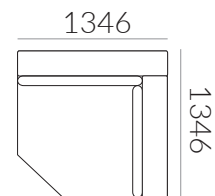

PIERCE SECTIONAL SOFA COLLECTION

Components

Individual components can be made into any configuration to suit your space.

SECTION CH - LHF
CHAISE WITH LEFT-FACING ARM

Includes 1 scatter cushion

SECTION CH - RHF
CHAISE WITH RIGHT-FACING ARM

Includes 1 scatter cushion

SECTION C
CORNER PIECE

Includes 2 scatter cushions

SECTION A
1 SEATER ARMLESS

SECTION B
2 SEATER ARMLESS

SECTION D - LHF
2 SEATER WITH LEFT-FACING ARM

Includes 1 scatter cushion

SECTION D - RHF
2 SEATER WITH RIGHT-FACING ARM

Includes 1 scatter cushion

All components are 965 mm high

Configurations

Purchase components individually or choose one of our popular package deals.
Please ensure the sofa will fit your space before ordering.

5 SEATER CORNER

6 SEATER CORNER WITH CHAISE

7 SEATER CORNER WITH CHAISE

3 SEATER

4 SEATER

All sofas are 965 mm high.

Changes to products and specifications may be made without prior notice. Drawings are representative of design only.