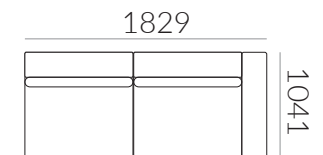

Includes 1 scatter cushion

SECTION C
CORNER PIECE

Includes 2 scatter cushions

SECTION A
1 SEATER ARMLESS

SECTION B
2 SEATER ARMLESS

SECTION D - LHF
2 SEATER WITH LEFT-FACING ARM

Includes 1 scatter cushion

SECTION D - RHF
2 SEATER WITH RIGHT-FACING ARM

Includes 1 scatter cushion

All components are 965 mm high

Configurations

Purchase components individually or choose one of our popular package deals.
Please ensure the sofa will fit your space before ordering.

5 SEATER CORNER

6 SEATER CORNER WITH CHAISE

7 SEATER CORNER WITH CHAISE

3 SEATER

4 SEATER

All sofas are 965 mm high.

Changes to products and specifications may be made without prior notice. Drawings are representative of design only.