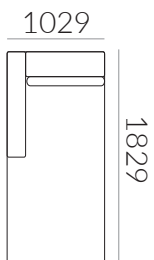

PIERCE SECTIONAL SOFA COLLECTION

Components

Individual components can be made into any configuration to suit your space.

SECTION CH - LHF
CHAISE WITH LEFT-FACING ARM

Includes 1 scatter cushion

SECTION CH - RHF
CHAISE WITH RIGHT-FACING ARM

Includes 1 scatter cushion

SECTION C
CORNER PIECE

Includes 2 scatter cushions

SECTION A
1 SEATER ARMLESS

SECTION B
2 SEATER ARMLESS

SECTION D - LHF
2 SEATER WITH LEFT-FACING ARM

Includes 1 scatter cushion

SECTION D - RHF
2 SEATER WITH RIGHT-FACING ARM

Includes 1 scatter cushion

All components are 965 mm high

Configurations

Purchase components individually or choose one of our popular package deals.
Please ensure the sofa will fit your space before ordering.

5 SEATER CORNER

6 SEATER CORNER WITH CHAISE

7 SEATER CORNER WITH CHAISE

3 SEATER

4 SEATER

All sofas are 965 mm high.

Changes to products and specifications may be made without prior notice. Drawings are representative of design only.