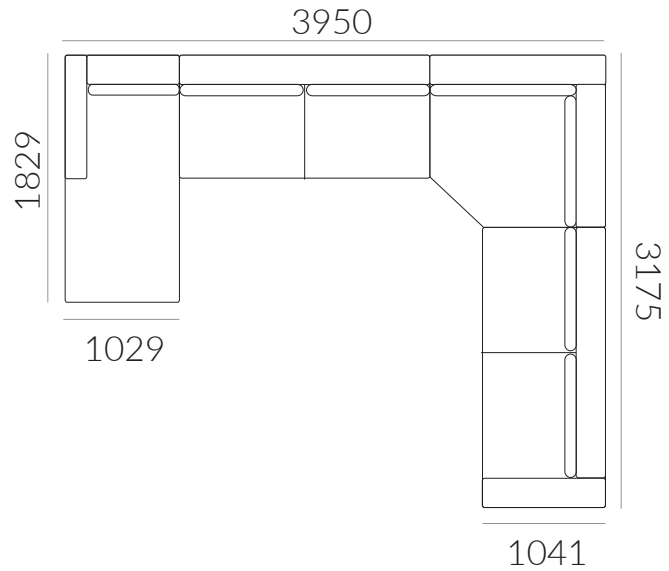

Includes 1 scatter cushion

SECTION C
CORNER PIECE

Includes 2 scatter cushions

SECTION A
1 SEATER ARMLESS

SECTION B
2 SEATER ARMLESS

SECTION D - LHF
2 SEATER WITH LEFT-FACING ARM

Includes 1 scatter cushion

SECTION D - RHF
2 SEATER WITH RIGHT-FACING ARM

Includes 1 scatter cushion

All components are 965 mm high

Configurations

Purchase components individually or choose one of our popular package deals.
Please ensure the sofa will fit your space before ordering.

5 SEATER CORNER

6 SEATER CORNER WITH CHAISE

7 SEATER CORNER WITH CHAISE

3 SEATER

4 SEATER

All sofas are 965 mm high.

Changes to products and specifications may be made without prior notice. Drawings are representative of design only.