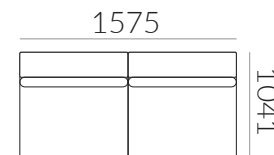

Includes 1 scatter cushion

SECTION C
CORNER PIECE

Includes 2 scatter cushions

SECTION A
1 SEATER ARMLESS

SECTION B
2 SEATER ARMLESS

SECTION D - LHF
2 SEATER WITH LEFT-FACING ARM

Includes 1 scatter cushion

SECTION D - RHF
2 SEATER WITH RIGHT-FACING ARM

Includes 1 scatter cushion

All components are 965 mm high

Configurations

Purchase components individually or choose one of our popular package deals.
Please ensure the sofa will fit your space before ordering.

5 SEATER CORNER

6 SEATER CORNER WITH CHAISE

7 SEATER CORNER WITH CHAISE

3 SEATER

4 SEATER

All sofas are 965 mm high.

Changes to products and specifications may be made without prior notice. Drawings are representative of design only.