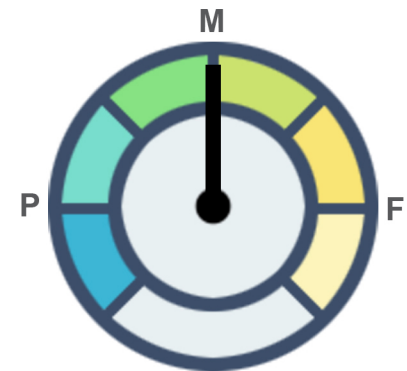

SAVOY

MEDIUM

This Premium **SAVOY MEDIUM** model is an ideal combination of firm support and comfortable softness.

This **MEDIUM** mattress offers ample support while also featuring a Eurotop to cradle the hip and shoulder regions. The Savoy Medium features individual 26cm pocket springs arranged in 5 zones. This is combined with layers of Gel infused Memory Foam to create a comfortable 'Medium' feel.

This premium mattress is durable, flexible and comfortable, and creates almost ZERO partner disturbance.

Quality Assured with a

10 Year Warranty

Solid Foam Edge Encasement

Gel Infused Memory Foam Layer

26cm Individual Pocket Springs

Zoned Support for Comfort

Luxurious Knitted Fabric

MEDIUM FEEL