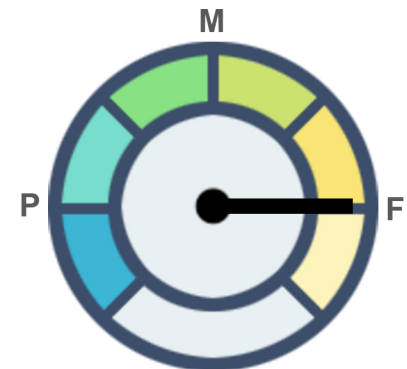

SAVOY

FIRM

This Premium **SAVOY FIRM** model is an ideal combination of firmness and comfortable support.

This **FIRM** mattress offers ample support while also featuring a Eurotop to cradle the hip and shoulder regions. The Savoy Firm features individual 26cm pocket springs arranged in 5 zones. This is combined with layers of Gel infused Memory Foam to create a firm but supportive 'Firm' feel.

This premium mattress is durable, flexible and comfortable, and creates almost ZERO partner disturbance.

Quality Assured with a

10 Year Warranty

FIRM FEEL