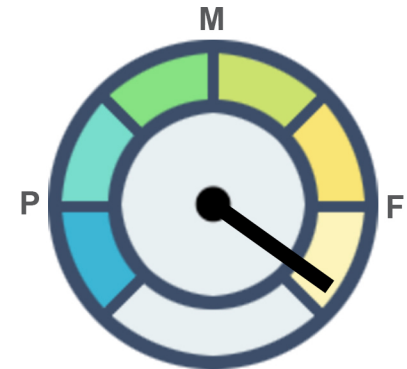

EXTRA FIRM FEEL