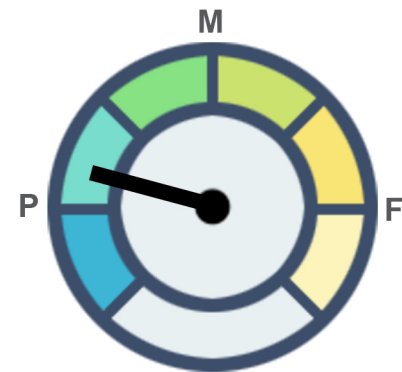

ROYAL — PLUSH —

This Premium **ROYAL PLUSH** model is an ideal combination of support and luxurious softness.

The **ROYAL PLUSH** mattress offers high levels of comfortable support is provided by the core layer of 20cm pocket springs arranged in 7 zones offer support where you need it. This is combined with layers of Memory Foam and convoluted foam results in a luxurious “Plush” feel.

This premium mattress is durable, flexible and comfortable, and creates almost ZERO partner disturbance.

Quality Assured with a
10 Year Warranty

PLUSH FEEL