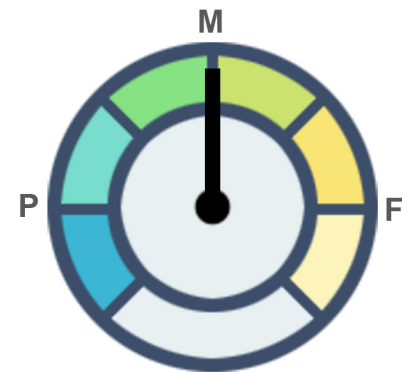

MEDIUM FEEL