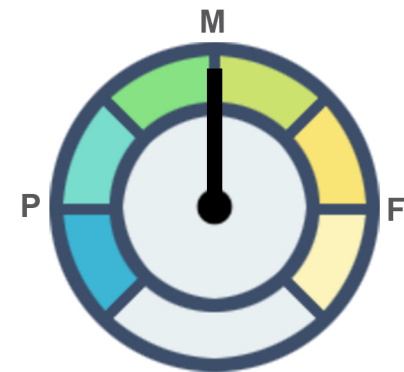

MEDIUM FEEL